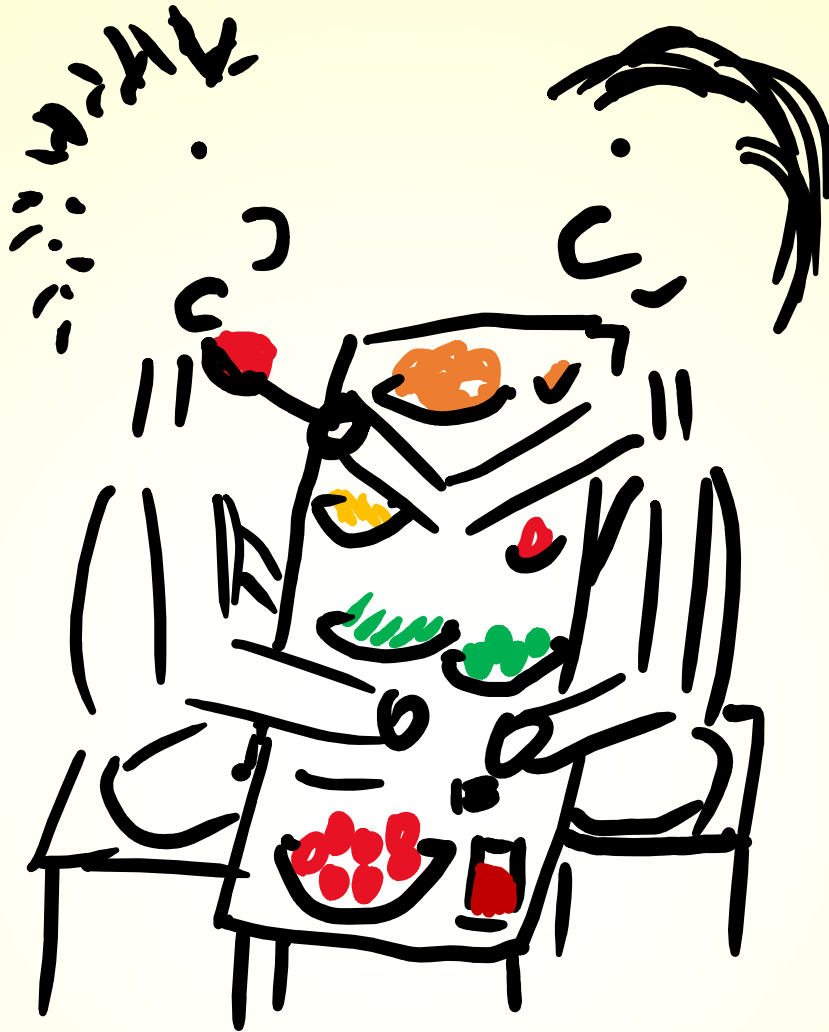

## Feed until overflowing

Serve and feed the part until it is just overflowing. Observe all body, mimic, posture and behavior changes from start to overflowing.

## Feed until overflowing

See, hear and feel the Theater Restaurant with all the feast dishes on several tables, the part sitting ready to eat and all the details around you. Then feed it in the way it appreciates. It might like to just get dishes placed in front of it, to be fed like a kid, to be nursed, to receive streams of light, energy or nectar flowing through the air to its head or mouth or other forms. Do not stop, before the part indicates to be totally full, satisfied and overflowing with any more food. Observe what happens to the part's body, mimic, posture and behavior, when totally fed up.